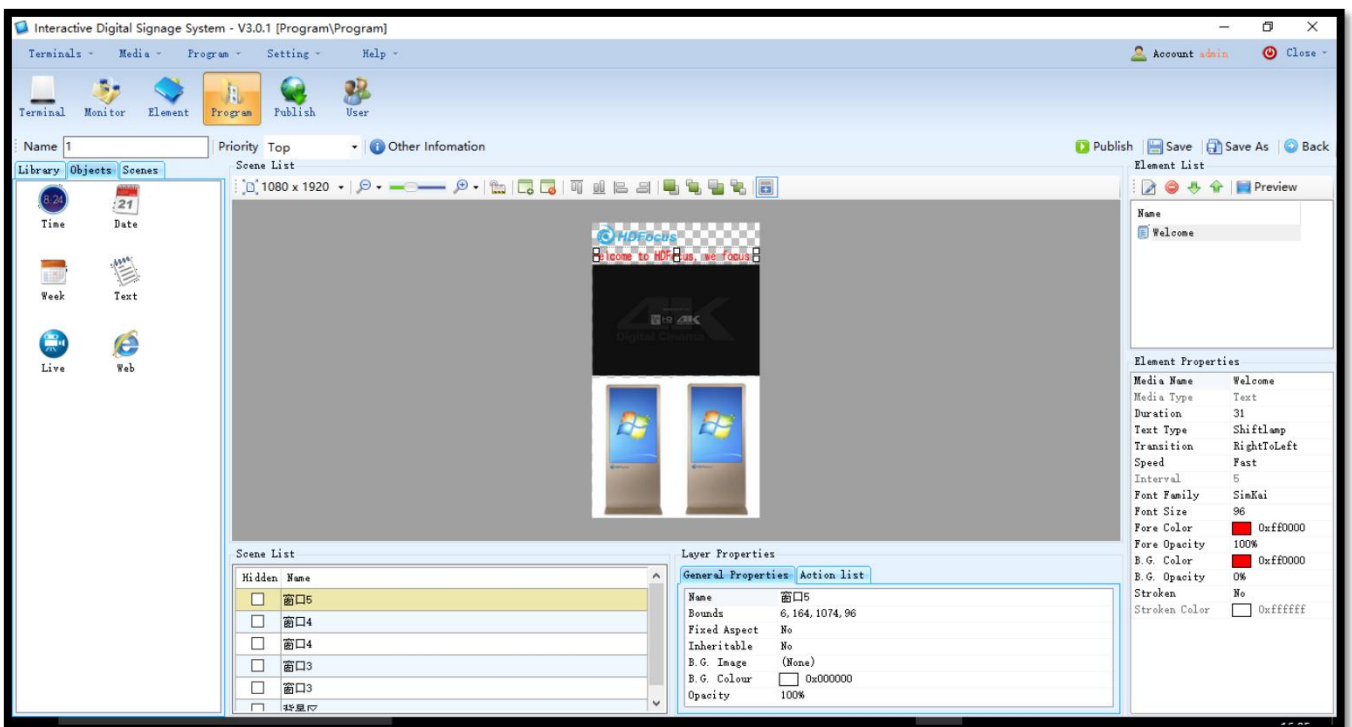

Program Interface Edited by HD-DS IDSS version Software

HD-DS Key Features:

- ✘ Easy to operate, user can manage the system anywhere as long as he has internet access;
- ✘ Support online edit program and release program;
- ✘ Support visually make program, can preview the program immediately;
- ✘ Support centrally manage the system, but every terminal will download the program and play locally;
- ✘ Networking based, central control of multiple kiosks;
- ✘ Remotely control, such as restart, volume adjust, system upgrade;